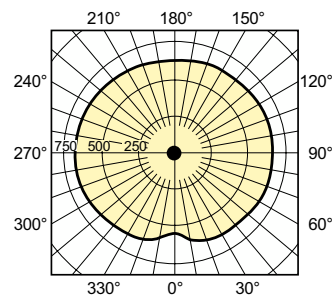

Product data

General Information	
Cap-Base	G12
Operating Position	UNIVERSAL [Any or Universal (U)]
Flux measurement reference	Sphere
Life to 50% Failures (Nom)	12,000 hour(s)

Light Technical	
Color Code	830 [CCT of 3000K]
Luminous Flux	6,200 lm
Color Designation	Warm White (WW)
Chromaticity Coordinate X (Nom)	0.434
Chromaticity Coordinate Y (Nom)	0.398
Correlated Color Temperature (Nom)	3000 K

Luminous Efficacy (rated) (Nom)	85 lm/W
Color rendering index (CRI)	84
Arc Length O (Nom)	7 mm

Operating and Electrical	
Power Consumption	73.2 W
Voltage (Nom)	88 V

Controls and Dimming	
Dimmable	No

Mechanical and Housing	
Bulb Finish	Clear

MASTERC colour CDM-T

Bulb Shape	T19
Net Weight (Piece)	29.000 g
Approval and Application	
Energy Efficiency Class	G
Mercury (Hg) Content (Max)	4.6 mg
Mercury (Hg) Content (Nom)	4.6 mg
Energy Consumption kWh/1000 h	74 kWh
EPREL Registration Number	473328

Dimensional drawing

Product	D (max)	D	O	L (min)	L (max)	L	C (max)
MASTERC CDM-T 70W/830 G12 1CT/12	20 mm	0.75 inch	7 mm	55 mm	57 mm	56 mm	103 mm

Photometric data

Light Distribution Diagram - MASTERC CDM-T 70W/830 G12 1CT/12