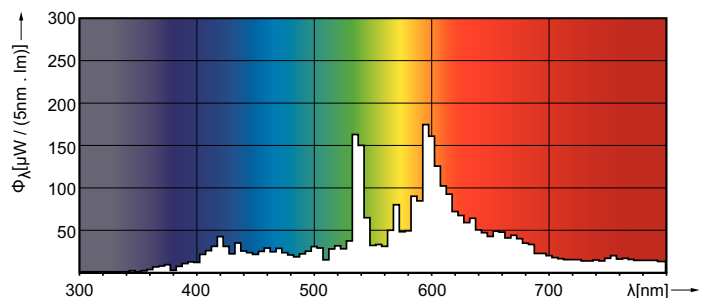

Luminous Efficacy (rated) (Nom)	85 lm/W
Color rendering index (CRI)	84
Arc Length O (Nom)	7 mm

Operating and Electrical	
Power Consumption	73.2 W
Voltage (Nom)	88 V

Controls and Dimming	
Dimmable	No

Mechanical and Housing	
Bulb Finish	Clear

MASTERC colour CDM-T

Bulb Shape	T19
Net Weight (Piece)	29.000 g
Approval and Application	
Energy Efficiency Class	G
Mercury (Hg) Content (Max)	4.6 mg
Mercury (Hg) Content (Nom)	4.6 mg
Energy Consumption kWh/1000 h	74 kWh
EPREL Registration Number	473328

Product Data

Order product name	MASTERC CDM-T 70W/830 G12 1CT/12
--------------------	----------------------------------

Full product name	MASTERC CDM-T 70W/830 G12 1CT/12
Full product code	871150019699615
Order code	928082305125
Material Nr. (12NC)	928082305125
Numerator - Quantity Per Pack	1
EAN/UPC - Product/Case	8711500196996
Numerator - Packs per outer box	12
EAN/UPC - Case	8711500197009

Dimensional drawing

Product	D (max)	D	O	L (min)	L (max)	L	C (max)
MASTERC CDM-T 70W/830 G12 1CT/12	20 mm	0.75 inch	7 mm	55 mm	57 mm	56 mm	103 mm

Photometric data

Light Distribution Diagram - MASTERC CDM-T 70W/830 G12 1CT/12