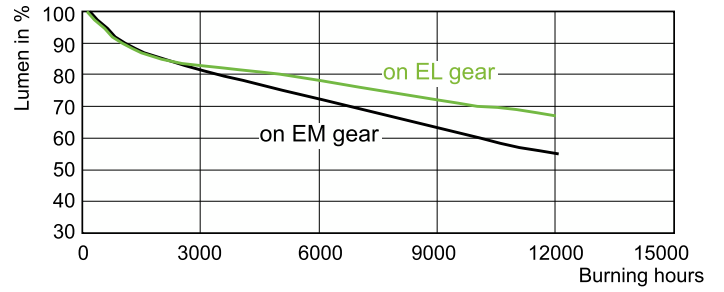

MASTERC colour CDM-T

Lifetime

LDLE_CDM-T_70W_830-Life expectancy diagram

Lumen Maintenance Diagram - MASTERC CDM-T 70W/830 G12 1CT/12