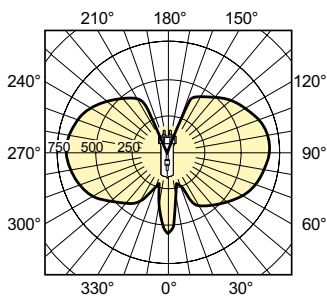

Product data

General Information	
Cap-Base	G12
Operating Position	UNIVERSAL [Any or Universal (U)]
Flux measurement reference	Sphere
Life to 50% Failures (Nom)	12,000 hour(s)

Light Technical	
Color Code	830 [CCT of 3000K]
Luminous Flux	6,200 lm
Color Designation	Warm White (WW)
Chromaticity Coordinate X (Nom)	0.434
Chromaticity Coordinate Y (Nom)	0.398
Correlated Color Temperature (Nom)	3000 K

Luminous Efficacy (rated) (Nom)	85 lm/W
Color rendering index (CRI)	84
Arc Length O (Nom)	7 mm

Operating and Electrical	
Power Consumption	73.2 W
Voltage (Nom)	88 V

Controls and Dimming	
Dimmable	No

Mechanical and Housing	
Bulb Finish	Clear

MASTERC colour CDM-T

Bulb Shape	T19
Net Weight (Piece)	29.000 g
Approval and Application	
Energy Efficiency Class	G
Mercury (Hg) Content (Max)	4.6 mg
Mercury (Hg) Content (Nom)	4.6 mg
Energy Consumption kWh/1000 h	74 kWh
EPREL Registration Number	473328

Dimensional drawing

Product	D (max)	D	O	L (min)	L (max)	L	C (max)
MASTERC CDM-T 70W/830 G12 1CT/12	20 mm	0.75 inch	7 mm	55 mm	57 mm	56 mm	103 mm

Photometric data

Light Distribution Diagram - MASTERC CDM-T 70W/830 G12 1CT/12