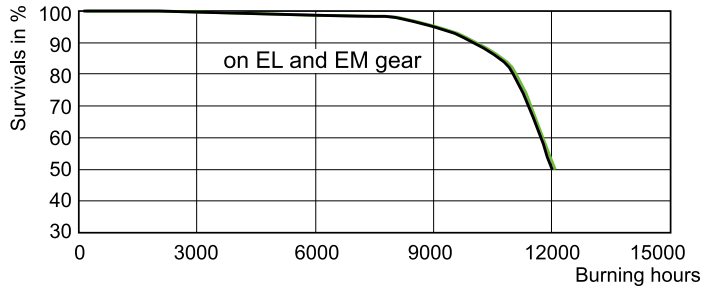

MASTERC colour CDM-T

Lifetime

LDLE_CDM-T_70W_830-Life expectancy diagram

Lumen Maintenance Diagram - MASTERC CDM-T 70W/830 G12 1CT/12