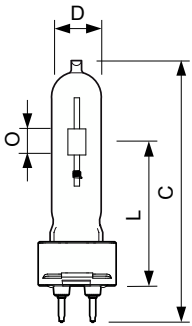

Luminous Efficacy (rated) (Nom)	85 lm/W
Color rendering index (CRI)	84
Arc Length O (Nom)	7 mm

Operating and Electrical	
Power Consumption	73.2 W
Voltage (Nom)	88 V

Controls and Dimming	
Dimmable	No

Mechanical and Housing	
Bulb Finish	Clear

MASTERC colour CDM-T

Bulb Shape	T19
Net Weight (Piece)	29.000 g
Approval and Application	
Energy Efficiency Class	G
Mercury (Hg) Content (Max)	4.6 mg
Mercury (Hg) Content (Nom)	4.6 mg
Energy Consumption kWh/1000 h	74 kWh
EPREL Registration Number	473328

Product Data

Order product name	MASTERC CDM-T 70W/830 G12 1CT/12
--------------------	----------------------------------

Full product name	MASTERC CDM-T 70W/830 G12 1CT/12
Full product code	871150019699615
Order code	928082305125
Material Nr. (12NC)	928082305125
Numerator - Quantity Per Pack	1
EAN/UPC - Product/Case	8711500196996
Numerator - Packs per outer box	12
EAN/UPC - Case	8711500197009

Dimensional drawing

Product	D (max)	D	O	L (min)	L (max)	L	C (max)
MASTERC CDM-T 70W/830 G12 1CT/12	20 mm	0.75 inch	7 mm	55 mm	57 mm	56 mm	103 mm

Photometric data

Light Distribution Diagram - MASTERC CDM-T 70W/830 G12 1CT/12