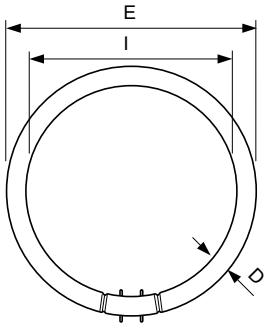

MASTER TL5 Circular

55 W 2GX13 Warm white Circular fluorescent

This circular TL5 lamp (tube diameter 16 mm) offers extended design possibilities. The slim tube allows the creation of extremely flat luminaires and enables omnidirectional light distribution. It is suitable for a wide range of professional and semi-professional applications, and is ideal for use in shops, offices and public areas with unconventional layouts.

Product data

General Information		Lamp Current (Nom)	
Cap-Base	2GX13	0.550 A	
Nominal lifetime	12,000 hour(s)	Controls and Dimming	
Flux measurement reference	Sphere	Dimmable	Yes
Light Technical		Mechanical and Housing	
Color Code	830 [CCT of 3000K]	Bulb Shape	C-T5
Luminous Flux	4,210 lm	Approval and Application	
Luminous Efficacy (rated) (Nom)	76 lm/W	Energy Efficiency Class	G
Color Designation	Warm White (WW)	Mercury (Hg) Content (Max)	4 mg
Chromaticity Coordinate X (Nom)	0.44	Mercury (Hg) Content (Nom)	4 mg
Chromaticity Coordinate Y (Nom)	0.403	Energy Consumption kWh/1000 h	56 kWh
Correlated Color Temperature (Nom)	3000 K	EPREL Registration Number	423622
Color rendering index (CRI)	81	Product Data	
Operating and Electrical		Order product name	55 W 2GX13 Warm white Circular fluorescent
Power Consumption	55.7 W		

MASTER TL5 Circular

Full product name	55 W 2GX13 Warm white Circular fluorescent
Full product code	871150064279025
Order code	927965783013
Material Nr. (12NC)	927965783013
Numerator - Quantity Per Pack	1
Net Weight (Piece)	0.110 kg

EAN/UPC - Product/Case	8711500642790
Numerator - Packs per outer box	10
EAN/UPC - Case	8711500642806

Dimensional drawing

Product	D (max)	D (min)	E (min)	E (max)	I (min)	I (max)
55 W 2GX13 Warm white Circular fluorescent	18 mm	14 mm	293 mm	305 mm	260 mm	272 mm