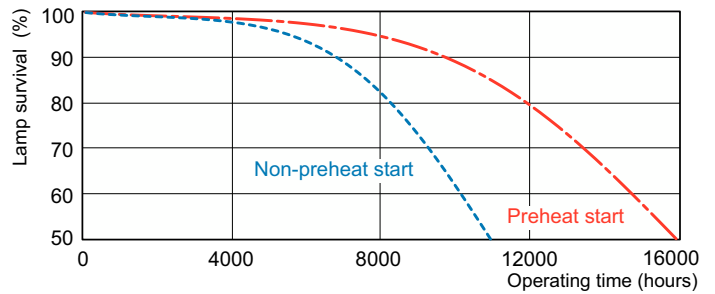

Product data

General Information		Lamp Current (Nom)	
Cap-Base	2GX13	0.550 A	
Nominal lifetime	12,000 hour(s)	Controls and Dimming	
Flux measurement reference	Sphere	Dimmable	Yes
Light Technical		Mechanical and Housing	
Color Code	830 [CCT of 3000K]	Bulb Shape	C-T5
Luminous Flux	4,210 lm	Approval and Application	
Luminous Efficacy (rated) (Nom)	76 lm/W	Energy Efficiency Class	G
Color Designation	Warm White (WW)	Mercury (Hg) Content (Max)	4 mg
Chromaticity Coordinate X (Nom)	0.44	Mercury (Hg) Content (Nom)	4 mg
Chromaticity Coordinate Y (Nom)	0.403	Energy Consumption kWh/1000 h	56 kWh
Correlated Color Temperature (Nom)	3000 K	EPREL Registration Number	423622
Color rendering index (CRI)	81	Product Data	
Operating and Electrical		Order product name	55 W 2GX13 Warm white Circular fluorescent
Power Consumption	55.7 W		

Photometric data

Spectral Power Distribution Colour - MASTER TL5 Circular 55W/830 1CT/10

Lifetime

Life expectancy diagram - 3 hour cycle

Life expectancy diagram - 12 hour cycle

MASTER TL5 Circular

Lifetime

Lumen Maintenance Diagram - MASTER TL5 Circular 55W/830 1CT/10