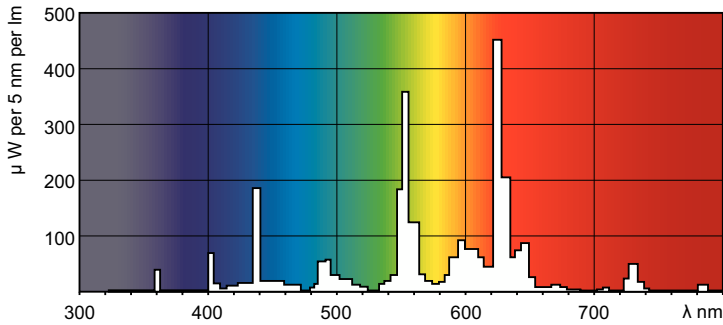

MASTER TL5 Circular

55 W 2GX13 Warm white Circular fluorescent

This circular TL5 lamp (tube diameter 16 mm) offers extended design possibilities. The slim tube allows the creation of extremely flat luminaires and enables omnidirectional light distribution. It is suitable for a wide range of professional and semi-professional applications, and is ideal for use in shops, offices and public areas with unconventional layouts.

Product data

General Information		Lamp Current (Nom)	
Cap-Base	2GX13	0.550 A	
Nominal lifetime	12,000 hour(s)	Controls and Dimming	
Flux measurement reference	Sphere	Dimmable	Yes
Light Technical		Mechanical and Housing	
Color Code	830 [CCT of 3000K]	Bulb Shape	C-T5
Luminous Flux	4,210 lm	Approval and Application	
Luminous Efficacy (rated) (Nom)	76 lm/W	Energy Efficiency Class	G
Color Designation	Warm White (WW)	Mercury (Hg) Content (Max)	4 mg
Chromaticity Coordinate X (Nom)	0.44	Mercury (Hg) Content (Nom)	4 mg
Chromaticity Coordinate Y (Nom)	0.403	Energy Consumption kWh/1000 h	56 kWh
Correlated Color Temperature (Nom)	3000 K	EPREL Registration Number	423622
Color rendering index (CRI)	81	Product Data	
Operating and Electrical		Order product name	55 W 2GX13 Warm white Circular fluorescent
Power Consumption	55.7 W		

MASTER TL5 Circular

Full product name	55 W 2GX13 Warm white Circular fluorescent
Full product code	871150064279025
Order code	927965783013
Material Nr. (12NC)	927965783013
Numerator - Quantity Per Pack	1
Net Weight (Piece)	0.110 kg

Photometric data

Spectral Power Distribution Colour - MASTER TL5 Circular 55W/830 1CT/10

Lifetime

Life expectancy diagram - 3 hour cycle

Life expectancy diagram - 12 hour cycle

MASTER TL5 Circular

Lifetime

Lumen Maintenance Diagram - MASTER TL5 Circular 55W/830 1CT/10