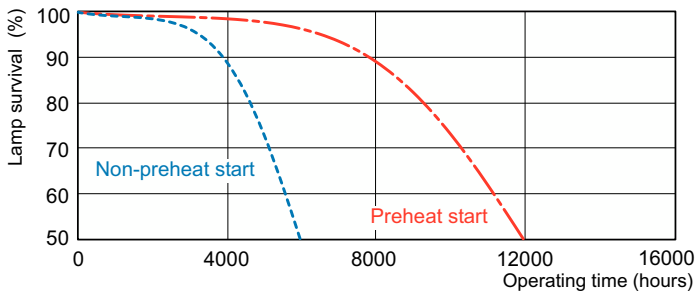

Lifetime

Life expectancy diagram - 3 hour cycle