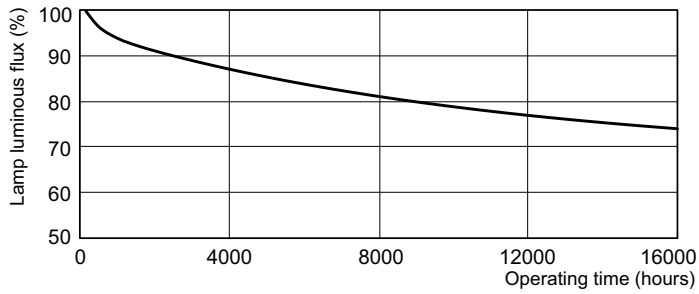

Product data

General Information		Lamp Current (Nom)	
Cap-Base	2GX13	0.550 A	
Nominal lifetime	12,000 hour(s)	Controls and Dimming	
Flux measurement reference	Sphere	Dimmable	Yes
Light Technical		Mechanical and Housing	
Color Code	830 [CCT of 3000K]	Bulb Shape	C-T5
Luminous Flux	4,210 lm	Approval and Application	
Luminous Efficacy (rated) (Nom)	76 lm/W	Energy Efficiency Class	G
Color Designation	Warm White (WW)	Mercury (Hg) Content (Max)	4 mg
Chromaticity Coordinate X (Nom)	0.44	Mercury (Hg) Content (Nom)	4 mg
Chromaticity Coordinate Y (Nom)	0.403	Energy Consumption kWh/1000 h	56 kWh
Correlated Color Temperature (Nom)	3000 K	EPREL Registration Number	423622
Color rendering index (CRI)	81	Product Data	
Operating and Electrical		Order product name	55 W 2GX13 Warm white Circular fluorescent
Power Consumption	55.7 W		

Photometric data

Spectral Power Distribution Colour - MASTER TL5 Circular 55W/830 1CT/10

Lifetime

Life expectancy diagram - 3 hour cycle

Life expectancy diagram - 12 hour cycle

MASTER TL5 Circular

Lifetime

Lumen Maintenance Diagram - MASTER TL5 Circular 55W/830 1CT/10