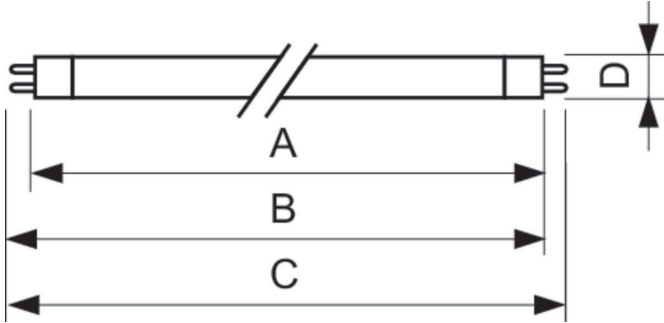

MASTER TL5 High Efficiency

MASTER TL5 HE 35W/830 SLV/20

This TL5 lamp (tube diameter 16 mm) has a high luminous efficacy, resulting in low energy consumption. The High Efficiency TL5 lamp offers excellent lumen maintenance and good color rendering. Application areas are offices, industry, public and governmental buildings, schools, hospitals and indoor sports lighting.

Product data

General Information		Controls and Dimming	
Cap-Base	G5	Dimmable	Yes
Features	na [Not Applicable]		
Light Technical		Mechanical and Housing	
Color Code	830 [CCT of 3000K]	Bulb Shape	T5
Luminous Flux	3,650 lm		
Luminous Efficacy (rated) (Nom)	94 lm/W	Approval and Application	
Color Designation	Warm White (WW)	Energy Efficiency Class	F
Correlated Color Temperature (Nom)	3000 K	Mercury (Hg) Content (Nom)	1.2 mg
Color rendering index (CRI)	82	Energy Consumption kWh/1000 h	38 kWh
		EPREL Registration Number	423541
Operating and Electrical		Product Data	
Power Consumption	35.5 W	Order product name	MASTER TL5 HE 35W/830 SLV/20
Lamp Current (Nom)	0.175 A	Full product name	MASTER TL5 HE 35W/830 SLV/20
		Full product code	871150063950905

MASTER TL5 High Efficiency

Order code	927927083061
Material Nr. (12NC)	927927083061
Net Weight (Piece)	127.400 g
EAN/UPC - Product/Case	8711500639509

Numerator - Packs per outer box	20
EAN/UPC - Case	8711500264527

Dimensional drawing

Product	D (max)	A (max)	B (max)	B (min)	C (max)
MASTER TL5 HE 35W/830 SLV/20	17 mm	1,449.0 mm	1,456.1 mm	1,453.7 mm	1,463.2 mm

Photometric data

Spectral Power Distribution Colour - MASTER TL5 HE 35W/830 SLV/20