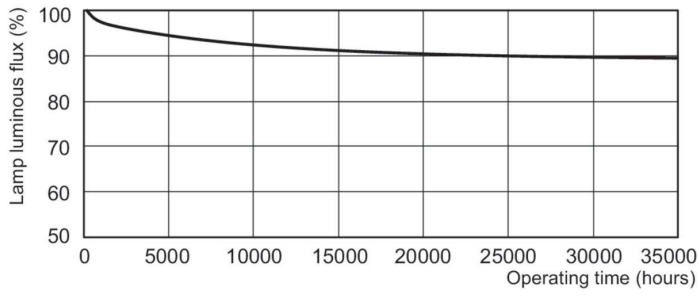

Product data

General Information		Controls and Dimming	
Cap-Base	G5	Dimmable	Yes
Features	na [Not Applicable]		
Light Technical		Mechanical and Housing	
Color Code	830 [CCT of 3000K]	Bulb Shape	T5
Luminous Flux	3,650 lm		
Luminous Efficacy (rated) (Nom)	94 lm/W	Approval and Application	
Color Designation	Warm White (WW)	Energy Efficiency Class	F
Correlated Color Temperature (Nom)	3000 K	Mercury (Hg) Content (Nom)	1.2 mg
Color rendering index (CRI)	82	Energy Consumption kWh/1000 h	38 kWh
		EPREL Registration Number	423541
Operating and Electrical		Product Data	
Power Consumption	35.5 W	Order product name	MASTER TL5 HE 35W/830 SLV/20
Lamp Current (Nom)	0.175 A	Full product name	MASTER TL5 HE 35W/830 SLV/20
		Full product code	871150063950905

Dimensional drawing

Product	D (max)	A (max)	B (max)	B (min)	C (max)
MASTER TL5 HE 35W/830 SLV/20	17 mm	1,449.0 mm	1,456.1 mm	1,453.7 mm	1,463.2 mm

Photometric data

Spectral Power Distribution Colour - MASTER TL5 HE 35W/830 SLV/20

Lifetime

Life expectancy diagram - 3 hour cycle

Life expectancy diagram - 12 hour cycle

MASTER TL5 High Efficiency

Lifetime

Lumen Maintenance Diagram - MASTER TL5 HE 35W/830 SLV/20