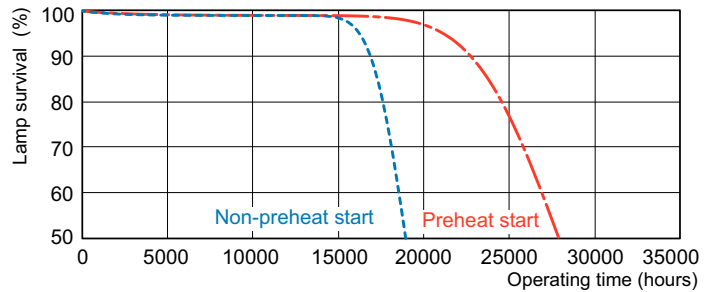

Product data

General Information		Controls and Dimming	
Cap-Base	G5	Dimmable	Yes
Features	na [Not Applicable]		
Light Technical		Mechanical and Housing	
Color Code	830 [CCT of 3000K]	Bulb Shape	T5
Luminous Flux	3,650 lm		
Luminous Efficacy (rated) (Nom)	94 lm/W	Approval and Application	
Color Designation	Warm White (WW)	Energy Efficiency Class	F
Correlated Color Temperature (Nom)	3000 K	Mercury (Hg) Content (Nom)	1.2 mg
Color rendering index (CRI)	82	Energy Consumption kWh/1000 h	38 kWh
		EPREL Registration Number	423541
Operating and Electrical		Product Data	
Power Consumption	35.5 W	Order product name	MASTER TL5 HE 35W/830 SLV/20
Lamp Current (Nom)	0.175 A	Full product name	MASTER TL5 HE 35W/830 SLV/20
		Full product code	871150063950905

Dimensional drawing

Product	D (max)	A (max)	B (max)	B (min)	C (max)
MASTER TL5 HE 35W/830 SLV/20	17 mm	1,449.0 mm	1,456.1 mm	1,453.7 mm	1,463.2 mm

Photometric data

Spectral Power Distribution Colour - MASTER TL5 HE 35W/830 SLV/20

Lifetime

Life expectancy diagram - 3 hour cycle

Life expectancy diagram - 12 hour cycle

MASTER TL5 High Efficiency

Lifetime

Lumen Maintenance Diagram - MASTER TL5 HE 35W/830 SLV/20