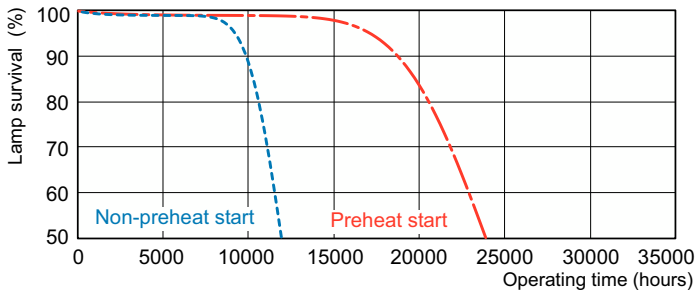

Product data

General Information		Controls and Dimming	
Cap-Base	G5	Dimmable	Yes
Features	na [Not Applicable]		
Light Technical		Mechanical and Housing	
Color Code	830 [CCT of 3000K]	Bulb Shape	T5
Luminous Flux	3,650 lm		
Luminous Efficacy (rated) (Nom)	94 lm/W	Approval and Application	
Color Designation	Warm White (WW)	Energy Efficiency Class	F
Correlated Color Temperature (Nom)	3000 K	Mercury (Hg) Content (Nom)	1.2 mg
Color rendering index (CRI)	82	Energy Consumption kWh/1000 h	38 kWh
		EPREL Registration Number	423541
Operating and Electrical		Product Data	
Power Consumption	35.5 W	Order product name	MASTER TL5 HE 35W/830 SLV/20
Lamp Current (Nom)	0.175 A	Full product name	MASTER TL5 HE 35W/830 SLV/20
		Full product code	871150063950905

Dimensional drawing

Product	D (max)	A (max)	B (max)	B (min)	C (max)
MASTER TL5 HE 35W/830 SLV/20	17 mm	1,449.0 mm	1,456.1 mm	1,453.7 mm	1,463.2 mm

Photometric data

Spectral Power Distribution Colour - MASTER TL5 HE 35W/830 SLV/20

Lifetime

Life expectancy diagram - 3 hour cycle

Life expectancy diagram - 12 hour cycle

MASTER TL5 High Efficiency

Lifetime

Lumen Maintenance Diagram - MASTER TL5 HE 35W/830 SLV/20