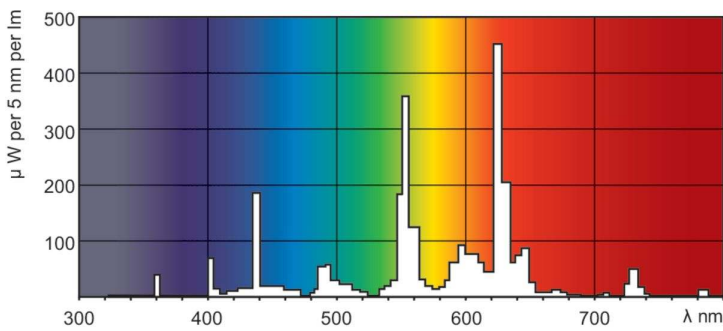

Product data

General Information		Controls and Dimming	
Cap-Base	G5	Dimmable	Yes
Features	na [Not Applicable]		
Light Technical		Mechanical and Housing	
Color Code	830 [CCT of 3000K]	Bulb Shape	T5
Luminous Flux	3,650 lm		
Luminous Efficacy (rated) (Nom)	94 lm/W	Approval and Application	
Color Designation	Warm White (WW)	Energy Efficiency Class	F
Correlated Color Temperature (Nom)	3000 K	Mercury (Hg) Content (Nom)	1.2 mg
Color rendering index (CRI)	82	Energy Consumption kWh/1000 h	38 kWh
		EPREL Registration Number	423541
Operating and Electrical		Product Data	
Power Consumption	35.5 W	Order product name	MASTER TL5 HE 35W/830 SLV/20
Lamp Current (Nom)	0.175 A	Full product name	MASTER TL5 HE 35W/830 SLV/20
		Full product code	871150063950905

MASTER TL5 High Efficiency

Order code	927927083061
Material Nr. (12NC)	927927083061
Net Weight (Piece)	127.400 g
EAN/UPC - Product/Case	8711500639509

Numerator - Packs per outer box	20
EAN/UPC - Case	8711500264527

Dimensional drawing

Product	D (max)	A (max)	B (max)	B (min)	C (max)
MASTER TL5 HE 35W/830 SLV/20	17 mm	1,449.0 mm	1,456.1 mm	1,453.7 mm	1,463.2 mm

Photometric data

Spectral Power Distribution Colour - MASTER TL5 HE 35W/830 SLV/20

Lifetime

Life expectancy diagram - 3 hour cycle

Life expectancy diagram - 12 hour cycle

MASTER TL5 High Efficiency

Lifetime

Lumen Maintenance Diagram - MASTER TL5 HE 35W/830 SLV/20