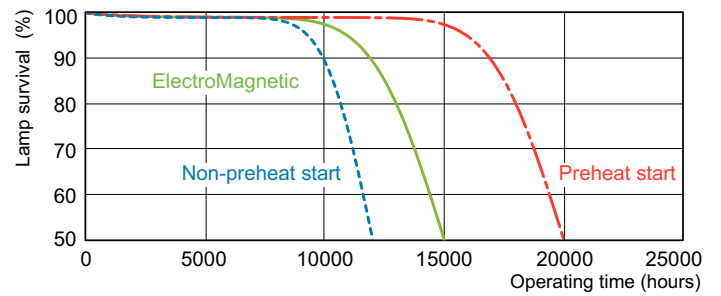

Product data

General Information		Controls and Dimming	
Cap-Base	G13 [Medium Bi-Pin Fluorescent]	Dimmable	Yes
Life to 50% Failures (Nom)	15,000 hour(s)		
Light Technical		Mechanical and Housing	
Color Code	940 [CCT of 4000K]	Bulb Shape	T8 [26 mm (T8)]
Luminous Flux	1,200 lm		
Color Designation	Cool White (CW)	Approval and Application	
Chromaticity Coordinate X (Nom)	0.38	Mercury (Hg) Content (Nom)	1.7 mg
Chromaticity Coordinate Y (Nom)	0.38	Energy Consumption kWh/1000 h	22 kWh
Correlated Color Temperature (Nom)	4000 K		
Luminous Efficacy (rated) (Nom)	65.2 lm/W	Product Data	
Color rendering index (CRI)	91	Order product name	MASTER TL-D 90 De Luxe 18W/940 SLV/10
Operating and Electrical		Full product name	MASTER TL-D 90 De Luxe 18W/940 SLV/10
Power Consumption	18.0 W	Full product code	871150088839625
Lamp Current (Nom)	0.360 A	Order code	928043594081
		Material Nr. (12NC)	928043594081
		Local order code	TLD18W940
		Numerator - Quantity Per Pack	1
		EAN/UPC - Product/Case	8711500888396

Photometric data

Spectral Power Distribution Colour - MASTER TL-D 90 De Luxe 18W/940 SLV/10

Lifetime

Life Expectancy Diagram - MASTER TL-D 90 De Luxe 18W/940 SLV/10

Life Expectancy Diagram - MASTER TL-D 90 De Luxe 18W/940 SLV/10