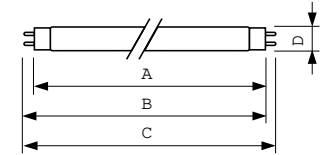

MASTER TL-D 90 De Luxe

MASTER TL-D 90 De Luxe 18W/940 SLV/10

Low-pressure mercury discharge lamps with a tubular 26 mm envelope

Warnings and Safety

- A lamp breaking is extremely unlikely to have any impact on your health. If a lamp breaks, ventilate the room for 30 minutes and remove the parts, preferably with gloves. Put them in a sealed plastic bag and take it to your local waste facilities for recycling. Do not use a vacuum cleaner.

Product data

General Information		Controls and Dimming	
Cap-Base	G13 [Medium Bi-Pin Fluorescent]	Dimmable	Yes
Life to 50% Failures (Nom)	15,000 hour(s)		
Light Technical		Mechanical and Housing	
Color Code	940 [CCT of 4000K]	Bulb Shape	T8 [26 mm (T8)]
Luminous Flux	1,200 lm		
Color Designation	Cool White (CW)	Approval and Application	
Chromaticity Coordinate X (Nom)	0.38	Mercury (Hg) Content (Nom)	1.7 mg
Chromaticity Coordinate Y (Nom)	0.38	Energy Consumption kWh/1000 h	22 kWh
Correlated Color Temperature (Nom)	4000 K		
Luminous Efficacy (rated) (Nom)	65.2 lm/W	Product Data	
Color rendering index (CRI)	91	Order product name	MASTER TL-D 90 De Luxe 18W/940 SLV/10
Operating and Electrical		Full product name	MASTER TL-D 90 De Luxe 18W/940 SLV/10
Power Consumption	18.0 W	Full product code	871150088839625
Lamp Current (Nom)	0.360 A	Order code	928043594081
		Material Nr. (12NC)	928043594081
		Local order code	TLD18W940
		Numerator - Quantity Per Pack	1
		EAN/UPC - Product/Case	8711500888396

MASTER TL-D 90 De Luxe

Numerator - Packs per outer box	10
EAN/UPC - Case	8711500888402

Dimensional drawing

Product	D (max)	A (max)	B (max)	B (min)	C (max)
MASTER TL-D 90 De Luxe 18W/940 SLV/10	28 mm	589.8 mm	596.9 mm	594.5 mm	604 mm

Photometric data

Spectral Power Distribution Colour - MASTER TL-D 90 De Luxe 18W/940 SLV/10

Lifetime

Life Expectancy Diagram - MASTER TL-D 90 De Luxe 18W/940 SLV/10

Life Expectancy Diagram - MASTER TL-D 90 De Luxe 18W/940 SLV/10