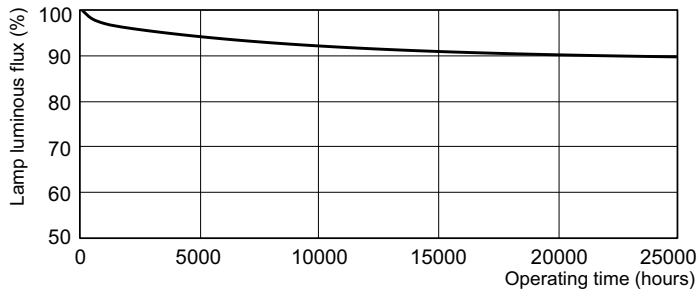

MASTER TL-D 90 De Luxe

Lifetime

Lumen Maintenance Diagram - MASTER TL-D 90 De Luxe 18W/940 SLV/10