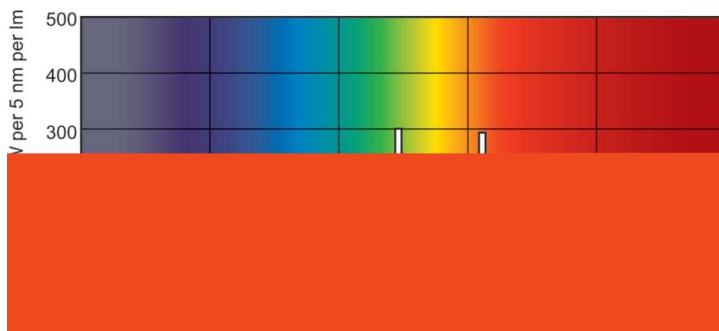

Product data

General Information		Controls and Dimming	
Cap-Base	G13 [Medium Bi-Pin Fluorescent]	Dimmable	Yes
Life to 50% Failures (Nom)	15,000 hour(s)		
Light Technical		Mechanical and Housing	
Color Code	940 [CCT of 4000K]	Bulb Shape	T8 [26 mm (T8)]
Luminous Flux	1,200 lm		
Color Designation	Cool White (CW)	Approval and Application	
Chromaticity Coordinate X (Nom)	0.38	Mercury (Hg) Content (Nom)	1.7 mg
Chromaticity Coordinate Y (Nom)	0.38	Energy Consumption kWh/1000 h	22 kWh
Correlated Color Temperature (Nom)	4000 K		
Luminous Efficacy (rated) (Nom)	65.2 lm/W	Product Data	
Color rendering index (CRI)	91	Order product name	MASTER TL-D 90 De Luxe 18W/940 SLV/10
Operating and Electrical		Full product name	MASTER TL-D 90 De Luxe 18W/940 SLV/10
Power Consumption	18.0 W	Full product code	871150088839625
Lamp Current (Nom)	0.360 A	Order code	928043594081
		Material Nr. (12NC)	928043594081
		Local order code	TLD18W940
		Numerator - Quantity Per Pack	1
		EAN/UPC - Product/Case	8711500888396

MASTER TL-D 90 De Luxe

Numerator - Packs per outer box	10
EAN/UPC - Case	8711500888402

Dimensional drawing

Product	D (max)	A (max)	B (max)	B (min)	C (max)
MASTER TL-D 90 De Luxe 18W/940 SLV/10	28 mm	589.8 mm	596.9 mm	594.5 mm	604 mm

Photometric data

Spectral Power Distribution Colour - MASTER TL-D 90 De Luxe 18W/940 SLV/10

Lifetime

Life Expectancy Diagram - MASTER TL-D 90 De Luxe 18W/940 SLV/10

Life Expectancy Diagram - MASTER TL-D 90 De Luxe 18W/940 SLV/10