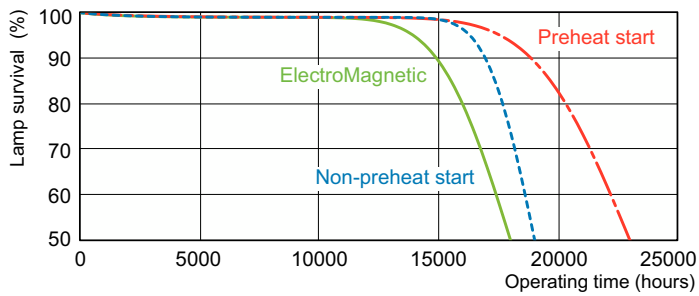

MASTER TL-D 90 De Luxe

MASTER TL-D 90 De Luxe 18W/940 SLV/10

Low-pressure mercury discharge lamps with a tubular 26 mm envelope

Warnings and Safety

- A lamp breaking is extremely unlikely to have any impact on your health. If a lamp breaks, ventilate the room for 30 minutes and remove the parts, preferably with gloves. Put them in a sealed plastic bag and take it to your local waste facilities for recycling. Do not use a vacuum cleaner.

Product data

General Information		Controls and Dimming	
Cap-Base	G13 [Medium Bi-Pin Fluorescent]	Dimmable	Yes
Life to 50% Failures (Nom)	15,000 hour(s)		
Light Technical		Mechanical and Housing	
Color Code	940 [CCT of 4000K]	Bulb Shape	T8 [26 mm (T8)]
Luminous Flux	1,200 lm		
Color Designation	Cool White (CW)	Approval and Application	
Chromaticity Coordinate X (Nom)	0.38	Mercury (Hg) Content (Nom)	1.7 mg
Chromaticity Coordinate Y (Nom)	0.38	Energy Consumption kWh/1000 h	22 kWh
Correlated Color Temperature (Nom)	4000 K		
Luminous Efficacy (rated) (Nom)	65.2 lm/W	Product Data	
Color rendering index (CRI)	91	Order product name	MASTER TL-D 90 De Luxe 18W/940 SLV/10
Operating and Electrical		Full product name	MASTER TL-D 90 De Luxe 18W/940 SLV/10
Power Consumption	18.0 W	Full product code	871150088839625
Lamp Current (Nom)	0.360 A	Order code	928043594081
		Material Nr. (12NC)	928043594081
		Local order code	TLD18W940
		Numerator - Quantity Per Pack	1
		EAN/UPC - Product/Case	8711500888396

Photometric data

Spectral Power Distribution Colour - MASTER TL-D 90 De Luxe 18W/940 SLV/10

Lifetime

Life Expectancy Diagram - MASTER TL-D 90 De Luxe 18W/940 SLV/10

Life Expectancy Diagram - MASTER TL-D 90 De Luxe 18W/940 SLV/10