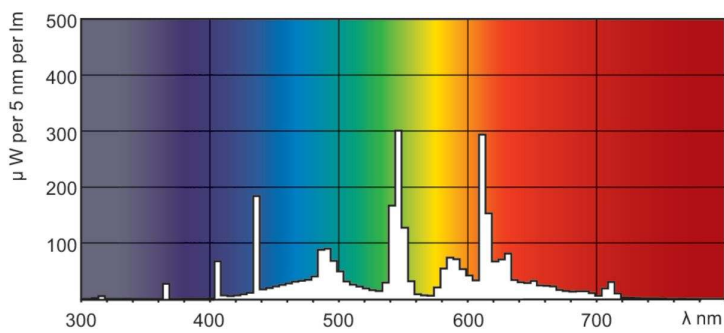

Product data

General Information		Lamp Current (Nom)	0.670 A
Cap-Base	G13 [Medium Bi-Pin Fluorescent]	Controls and Dimming	
Life to 50% Failures (Nom)	15,000 hour(s)	Dimmable	Yes
Light Technical		Mechanical and Housing	
Color Code	940 [CCT of 4000K]	Bulb Shape	T8
Luminous Flux	4,600 lm	Approval and Application	
Luminous Efficacy (rated) (Nom)	76.9 lm/W	Energy Consumption kWh/1000 h	68 kWh
Color Designation	Cool White (CW)	Mercury (Hg) Content (Nom)	1.7 mg
Chromaticity Coordinate X (Nom)	0.38	Product Data	
Chromaticity Coordinate Y (Nom)	0.38	Order product name	MASTER TL-D 90 De Luxe 58W/940 SLV/10
Correlated Color Temperature (Nom)	4000 K	Full product name	MASTER TL-D 90 De Luxe 58W/940 SLV/10
Color rendering index (CRI)	91	Full product code	871150088869325
Operating and Electrical			
Power Consumption	58.5 W		

MASTER TL-D 90 De Luxe

Order code	928045094081
Material Nr. (12NC)	928045094081
Net Weight (Piece)	167.000 g
EAN/UPC - Product/Case	8711500888693

Numerator - Packs per outer box	10
EAN/UPC - Case	8711500888709

Dimensional drawing

Product	D (max)	A (max)	B (max)	B (min)	C (max)
MASTER TL-D 90 De Luxe 58W/940 SLV/10	28 mm	1,500.0 mm	1,507.1 mm	1,504.7 mm	1,514.2 mm

Photometric data

Spectral Power Distribution Colour - MASTER TL-D 90 De Luxe 58W/940 SLV/10

Lifetime

Life expectancy diagram - 12 hour cycle

Life expectancy diagram - 3 hour cycle

MASTER TL-D 90 De Luxe

Lifetime

Lumen Maintenance Diagram - MASTER TL-D 90 De Luxe 58W/940 SLV/10