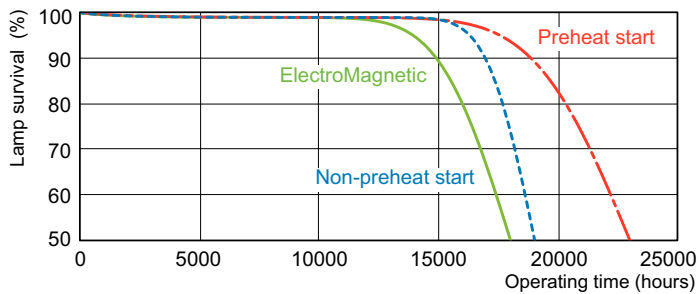

Product data

General Information		Lamp Current (Nom)	0.670 A
Cap-Base	G13 [Medium Bi-Pin Fluorescent]	Controls and Dimming	
Life to 50% Failures (Nom)	15,000 hour(s)	Dimmable	Yes
Light Technical		Mechanical and Housing	
Color Code	940 [CCT of 4000K]	Bulb Shape	T8
Luminous Flux	4,600 lm	Approval and Application	
Luminous Efficacy (rated) (Nom)	76.9 lm/W	Energy Consumption kWh/1000 h	68 kWh
Color Designation	Cool White (CW)	Mercury (Hg) Content (Nom)	1.7 mg
Chromaticity Coordinate X (Nom)	0.38	Product Data	
Chromaticity Coordinate Y (Nom)	0.38	Order product name	MASTER TL-D 90 De Luxe 58W/940 SLV/10
Correlated Color Temperature (Nom)	4000 K	Full product name	MASTER TL-D 90 De Luxe 58W/940 SLV/10
Color rendering index (CRI)	91	Full product code	871150088869325
Operating and Electrical			
Power Consumption	58.5 W		

Dimensional drawing

Product	D (max)	A (max)	B (max)	B (min)	C (max)
MASTER TL-D 90 De Luxe 58W/940 SLV/10	28 mm	1,500.0 mm	1,507.1 mm	1,504.7 mm	1,514.2 mm

Photometric data

Spectral Power Distribution Colour - MASTER TL-D 90 De Luxe 58W/940 SLV/10

Lifetime

Life expectancy diagram - 12 hour cycle

Life expectancy diagram - 3 hour cycle

MASTER TL-D 90 De Luxe

Lifetime

Lumen Maintenance Diagram - MASTER TL-D 90 De Luxe 58W/940 SLV/10