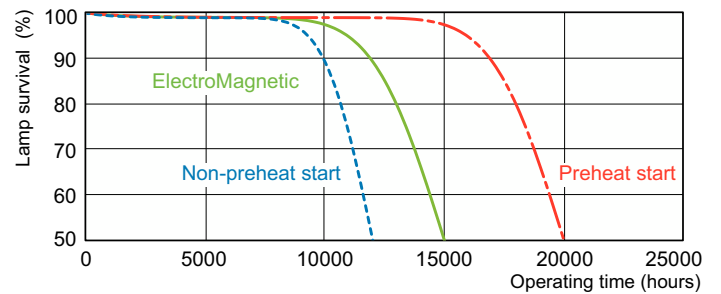

Product data

General Information		Lamp Current (Nom)	0.670 A
Cap-Base	G13 [Medium Bi-Pin Fluorescent]	Controls and Dimming	
Life to 50% Failures (Nom)	15,000 hour(s)	Dimmable	Yes
Light Technical		Mechanical and Housing	
Color Code	940 [CCT of 4000K]	Bulb Shape	T8
Luminous Flux	4,600 lm	Approval and Application	
Luminous Efficacy (rated) (Nom)	76.9 lm/W	Energy Consumption kWh/1000 h	68 kWh
Color Designation	Cool White (CW)	Mercury (Hg) Content (Nom)	1.7 mg
Chromaticity Coordinate X (Nom)	0.38	Product Data	
Chromaticity Coordinate Y (Nom)	0.38	Order product name	MASTER TL-D 90 De Luxe 58W/940 SLV/10
Correlated Color Temperature (Nom)	4000 K	Full product name	MASTER TL-D 90 De Luxe 58W/940 SLV/10
Color rendering index (CRI)	91	Full product code	871150088869325
Operating and Electrical			
Power Consumption	58.5 W		

Dimensional drawing

Product	D (max)	A (max)	B (max)	B (min)	C (max)
MASTER TL-D 90 De Luxe 58W/940 SLV/10	28 mm	1,500.0 mm	1,507.1 mm	1,504.7 mm	1,514.2 mm

Photometric data

Spectral Power Distribution Colour - MASTER TL-D 90 De Luxe 58W/940 SLV/10

Lifetime

Life expectancy diagram - 12 hour cycle

Life expectancy diagram - 3 hour cycle

MASTER TL-D 90 De Luxe

Lifetime

Lumen Maintenance Diagram - MASTER TL-D 90 De Luxe 58W/940 SLV/10