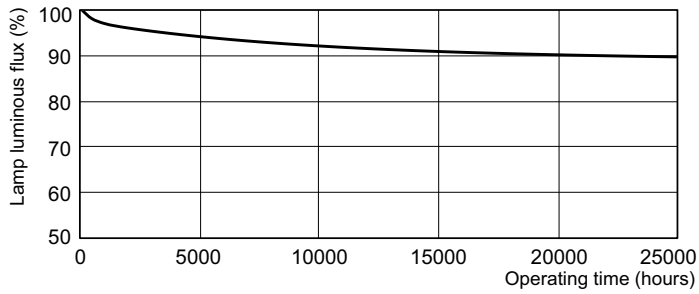

Product data

General Information		Lamp Current (Nom)	0.670 A
Cap-Base	G13 [Medium Bi-Pin Fluorescent]	Controls and Dimming	
Life to 50% Failures (Nom)	15,000 hour(s)	Dimmable	Yes
Light Technical		Mechanical and Housing	
Color Code	940 [CCT of 4000K]	Bulb Shape	T8
Luminous Flux	4,600 lm	Approval and Application	
Luminous Efficacy (rated) (Nom)	76.9 lm/W	Energy Consumption kWh/1000 h	68 kWh
Color Designation	Cool White (CW)	Mercury (Hg) Content (Nom)	1.7 mg
Chromaticity Coordinate X (Nom)	0.38	Product Data	
Chromaticity Coordinate Y (Nom)	0.38	Order product name	MASTER TL-D 90 De Luxe 58W/940 SLV/10
Correlated Color Temperature (Nom)	4000 K	Full product name	MASTER TL-D 90 De Luxe 58W/940 SLV/10
Color rendering index (CRI)	91	Full product code	871150088869325
Operating and Electrical			
Power Consumption	58.5 W		

Dimensional drawing

Product	D (max)	A (max)	B (max)	B (min)	C (max)
MASTER TL-D 90 De Luxe 58W/940 SLV/10	28 mm	1,500.0 mm	1,507.1 mm	1,504.7 mm	1,514.2 mm

Photometric data

Spectral Power Distribution Colour - MASTER TL-D 90 De Luxe 58W/940 SLV/10

Lifetime

Life expectancy diagram - 12 hour cycle

Life expectancy diagram - 3 hour cycle

MASTER TL-D 90 De Luxe

Lifetime

Lumen Maintenance Diagram - MASTER TL-D 90 De Luxe 58W/940 SLV/10