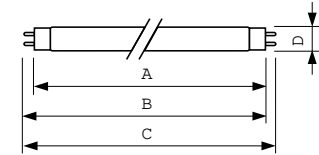

Product data

General Information		Lamp Current (Nom)	0.670 A
Cap-Base	G13 [Medium Bi-Pin Fluorescent]	Controls and Dimming	
Life to 50% Failures (Nom)	15,000 hour(s)	Dimmable	Yes
Light Technical		Mechanical and Housing	
Color Code	940 [CCT of 4000K]	Bulb Shape	T8
Luminous Flux	4,600 lm	Approval and Application	
Luminous Efficacy (rated) (Nom)	76.9 lm/W	Energy Consumption kWh/1000 h	68 kWh
Color Designation	Cool White (CW)	Mercury (Hg) Content (Nom)	1.7 mg
Chromaticity Coordinate X (Nom)	0.38	Product Data	
Chromaticity Coordinate Y (Nom)	0.38	Order product name	MASTER TL-D 90 De Luxe 58W/940 SLV/10
Correlated Color Temperature (Nom)	4000 K	Full product name	MASTER TL-D 90 De Luxe 58W/940 SLV/10
Color rendering index (CRI)	91	Full product code	871150088869325
Operating and Electrical			
Power Consumption	58.5 W		

MASTER TL-D 90 De Luxe

Order code	928045094081
Material Nr. (12NC)	928045094081
Net Weight (Piece)	167.000 g
EAN/UPC - Product/Case	8711500888693

Numerator - Packs per outer box	10
EAN/UPC - Case	8711500888709

Dimensional drawing

Product	D (max)	A (max)	B (max)	B (min)	C (max)
MASTER TL-D 90 De Luxe 58W/940 SLV/10	28 mm	1,500.0 mm	1,507.1 mm	1,504.7 mm	1,514.2 mm

Photometric data

Spectral Power Distribution Colour - MASTER TL-D 90 De Luxe 58W/940 SLV/10