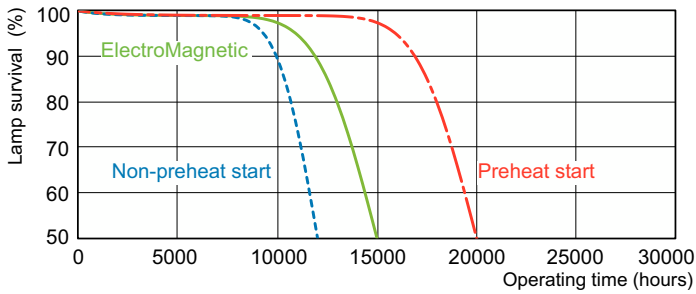

Lifetime

Life Expectancy Diagram - MASTER TL-D Super 80 18W/865 1SL/25