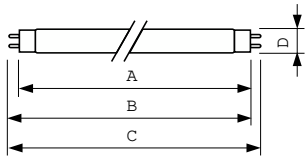

Product data

General Information		Lamp Current (Nom)	
Cap-Base	G13 [Medium Bi-Pin Fluorescent]	0.360 A	
Flux measurement reference	Sphere	Controls and Dimming	
Life to 50% Failures (Nom)	15,000 hour(s)	Dimmable	Yes
Light Technical		Mechanical and Housing	
Color Code	865 [CCT of 6500K]	Bulb Shape	T8
Luminous Flux	1,300 lm	Approval and Application	
Color Designation	Cool Daylight	Energy Efficiency Class	G
Chromaticity Coordinate X (Nom)	0.313	Mercury (Hg) Content (Nom)	1.7 mg
Chromaticity Coordinate Y (Nom)	0.337	Energy Consumption kWh/1000 h	19 kWh
Correlated Color Temperature (Nom)	6500 K	EPREL Registration Number	423367
Luminous Efficacy (rated) (Nom)	68 lm/W	Product Data	
Color rendering index (CRI)	80	Order product name	MASTER TL-D Super 80 18W/865 1SL/25
Operating and Electrical		Full product name	MASTER TL-D Super 80 18W/865 1SL/25
Power Consumption	18.2 W		

Dimensional drawing

Product	D (max)	A (max)	B (max)	B (min)	C (max)
MASTER TL-D Super 80 18W/865 1SL/25	28 mm	589.8 mm	596.9 mm	594.5 mm	604 mm

Photometric data

Spectral Power Distribution Colour - MASTER TL-D Super 80 18W/865 1SL/25