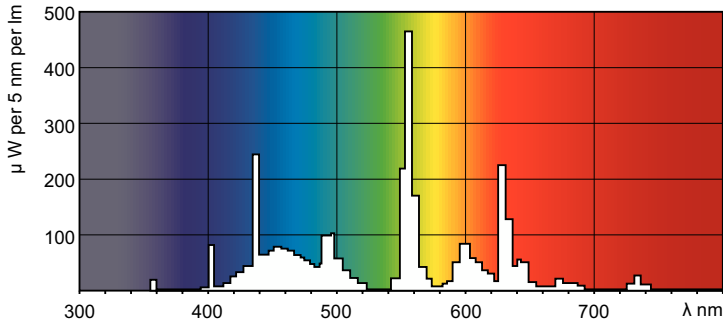

MASTER TL-D Super 80

MASTER TL-D Super 80 18W/865 1SL/25

The MASTER TL-D Super 80 lamp offers more lumens per watt and better color rendering than TL-D standard colors. Furthermore, it has a lower mercury content. The lamp can be operated in existing TL-D luminaires.

Product data

General Information		Lamp Current (Nom)	
Cap-Base	G13 [Medium Bi-Pin Fluorescent]	0.360 A	
Flux measurement reference	Sphere	Controls and Dimming	
Life to 50% Failures (Nom)	15,000 hour(s)	Dimmable	Yes
Light Technical		Mechanical and Housing	
Color Code	865 [CCT of 6500K]	Bulb Shape	T8
Luminous Flux	1,300 lm	Approval and Application	
Color Designation	Cool Daylight	Energy Efficiency Class	G
Chromaticity Coordinate X (Nom)	0.313	Mercury (Hg) Content (Nom)	1.7 mg
Chromaticity Coordinate Y (Nom)	0.337	Energy Consumption kWh/1000 h	19 kWh
Correlated Color Temperature (Nom)	6500 K	EPREL Registration Number	423367
Luminous Efficacy (rated) (Nom)	68 lm/W	Product Data	
Color rendering index (CRI)	80	Order product name	MASTER TL-D Super 80 18W/865 1SL/25
Operating and Electrical		Full product name	MASTER TL-D Super 80 18W/865 1SL/25
Power Consumption	18.2 W		

Dimensional drawing

Product	D (max)	A (max)	B (max)	B (min)	C (max)
MASTER TL-D Super 80 18W/865 1SL/25	28 mm	589.8 mm	596.9 mm	594.5 mm	604 mm

Photometric data

Spectral Power Distribution Colour - MASTER TL-D Super 80 18W/865 1SL/25