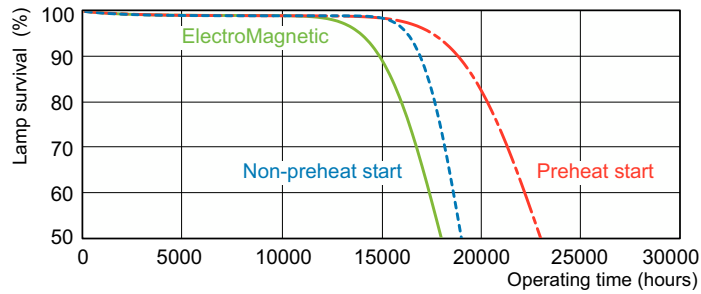

Life Expectancy Diagram - MASTER TL-D Super 80 18W/865 1SL/25