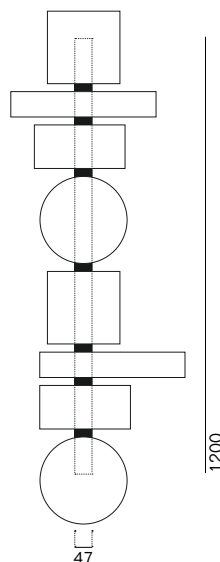

Lampada disponibile anche nella versione interamente bianca o bianca con un cerchio oro - struttura nera.
Available also in total white or white with gold circle - black frame.

pallucco

Prodotto Product	Tipologia Type	Fonte luminosa Light source	Flusso luminoso Luminous flux	Lumen	K	Volt
Totem	Applique	Strip Led 23 W	1960 lm/mt - 140 lm/W	2580	2700	220 / 240
A	Wall	Strip Led 23 W	1960 lm/mt - 140 lm/W	2580	2700	110 / 120
Totem	Applique	Strip Led 33 W	1960 lm/mt - 140 lm/W	3870	2700	220 / 240
B	Wall	Strip Led 33 W	1960 lm/mt - 140 lm/W	3870	2700	110 / 120
Totem	Applique	Strip Led 45 W	1960 lm/mt - 140 lm/W	5160	2700	220 / 240
C	Wall	Strip Led 45 W	1960 lm/mt - 140 lm/W	5160	2700	110 / 120
Totem	Applique	Strip Led 58 W	1960 lm/mt - 140 lm/W	8600	2700	220 / 240
C	Wall	Strip Led 58 W	1960 lm/mt - 140 lm/W	8600	2700	110 / 120

La lampada può essere installata anche orizzontalmente/The lamp can also be installed horizontally

1 Alluminio verniciato nero opaco con profilo magnetico / Matt black painted aluminium with magnetic profile

1 Bianco/White 2 Oro/Gold