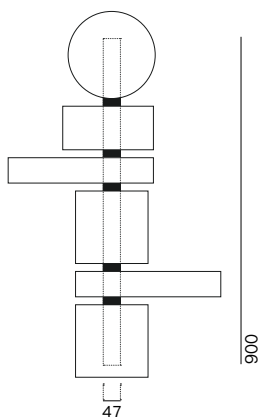

Lampada disponibile anche nella versione interamente bianca o bianca con un cerchio oro - struttura nera.
Available also in total white or white with gold circle - black frame.

pallucco

Prodotto Product	Tipologia Type	Fonte luminosa Light source	Flusso luminoso Luminous flux	Lumen	K	Volt
Totem	Applique	Strip Led 23 W	1960 lm/mt - 140 lm/W	2580	2700	220 / 240
A	Wall	Strip Led 23 W	1960 lm/mt - 140 lm/W	2580	2700	110 / 120
Totem	Applique	Strip Led 33 W	1960 lm/mt - 140 lm/W	3870	2700	220 / 240
B	Wall	Strip Led 33 W	1960 lm/mt - 140 lm/W	3870	2700	110 / 120
Totem	Applique	Strip Led 45 W	1960 lm/mt - 140 lm/W	5160	2700	220 / 240
C	Wall	Strip Led 45 W	1960 lm/mt - 140 lm/W	5160	2700	110 / 120
Totem	Applique	Strip Led 58 W	1960 lm/mt - 140 lm/W	8600	2700	220 / 240
C	Wall	Strip Led 58 W	1960 lm/mt - 140 lm/W	8600	2700	110 / 120

La lampada può essere installata anche orizzontalmente/The lamp can also be installed horizontally

1 Alluminio verniciato nero opaco con profilo magnetico / Matt black painted aluminium with magnetic profile

1 Bianco/White 2 Oro/Gold