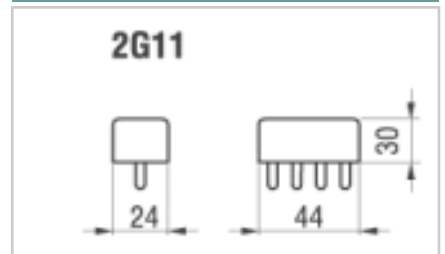

Cap (image)