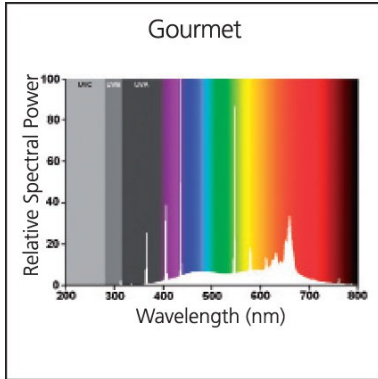

Fluorescent T8 - Gourmet

F18W/175 Gourmet
0001810

Optical data

Colour temperature (K)	3700
Adjustable chromaticity	N

Electrical data

Wattage (W)	18
Current (A)	0.37
Control gear required	Yes

Lifetime data

Average life (Nominal) (h)	24000

Physical data

Max. Length base to base (mm) - A	589.8
Length base to pin Min-Max (mm) - B	594.5-596.9
Max. Lamp Diameter (mm) - D	26
Weight (kg)	0.083

Packaging

Single packaging type	Carton
Product EAN number	5410288018102
Packaging single length / height (cm)	61.0
Packaging single width (cm)	2.9
Packaging single depth (cm)	2.8
DUN14 (outer)	15410288018109
Units per outer package	25
Packaging outer length / height (cm)	63.0
Packaging outer width (cm)	15.5
Packaging outer depth (cm)	15.0

Safety data

Breakage cleaning instructions	Applicable
Special purpose lamp	Yes
Suitable for household illumination	No

PHOTOMETRY

Fluorescent T8 - Gourmet

F18W/175 Gourmet
0001810

TECHNICAL DRAWINGS