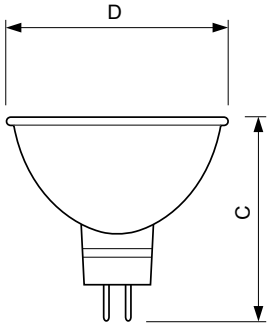

### Product data

General Information	
Cap-Base	GU5.3 [ GU5.3]
Philips Code	14596
Operating Position	UNIVERSAL [ Any or Universal (U)]
ANSI Code Halogen	BAB
Nominal Lifetime (Nom)	2000 h
Switching Cycle	8000X
Light Technical	
Beam Angle (Nom)	36 °
Luminous Intensity (Max)	400 cd
Rated Beam Angle	36 °
Correlated Color Temperature (Nom)	3000 K
Color Rendering Index (Nom)	100
Operating and Electrical	
Power (Rated) (Nom)	20 W
Lamp Current (Nom)	1.67 A
Starting Time (Nom)	0.0 s
Voltage (Nom)	12 V

## Dimensional drawing

Product	D (max)	C (max)
Accentline 20W GU5.3 12V 36D 1CT/10X5F	51 mm	46 mm

FIGHTER 14596 20W GU5.3 12V MR16 36D