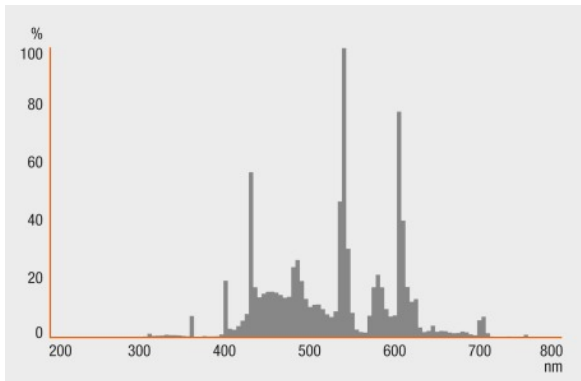

Product datasheet

Maximum diameter	26.0 mm

Temperatures

Rated ambient temp.w.max.luminous flux	25.0 °C

Lifespan

Service life	16000 h ¹⁾
Lifespan	20000 h ¹⁾
Rated lamp survival factor at 2,000 h	0.99
Rated lamp survival factor at 4,000 h	0.99
Rated lamp survival factor at 6,000 h	0.99
Rated lamp survival factor at 8,000 h	0.99
Rated lamp survival factor at 12,000 h	0.90
Operation mode LLMF/LSF	50 Hz
Rated lamp life time	20000 h
Nominal lamp life time	20000 h

¹⁾ With preheat ECG

Additional product data

Base (standard designation)	G13
Lamp mercury content	4.6 mg
Appropriate disposal acc. to WEEE	Yes

Capabilities

Suitable for indoor	Yes

Certificates & standards

Energy efficiency class	B
Energy consumption	19 kWh/1000h

Light Distribution

Spectral power distribution

Guarantee

Safety advice

In case of lamp breakage: www.osram.com/brokenlamp