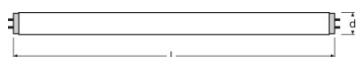

Product datasheet

Technical data

Electrical data

Nominal wattage	15.00 W
Rated lamp efficacy (HF data 25 °C)	Under clarification by authority and standardization body
Rated lamp efficacy (standard condition)	50 lm/W
Rated wattage	15.00 W

Photometrical data

Color rendering index Ra	≥90
Rated luminous flux	750 lm
Luminous flux at 25 °C	750 lm
Light color	954
Color temperature	5400 K
Nominal luminous flux	750 lm
Light color as per EN 12464-1	LUMILUX DE LUXE Daylight
Rated LLMF at 2,000 h	0.92
Rated LLMF at 4,000 h	0.90
Rated LLMF at 6,000 h	0.88
Rated LLMF at 8,000 h	0.86
Rated LLMF at 12,000 h	0.85
Color coordinates chromaticity diagram	0.335/0.35

Dimensions & weight

G13
IEC 7004-51
DIN 49653 T1

Tube diameter	26 mm
Length	438.0 mm
Length with base excl. base pins/connection	438.00 mm
Diameter	26.0 mm

Product datasheet

Maximum diameter	26.0 mm
------------------	---------