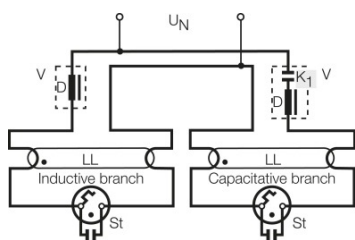

Circuit diagram

Logistical Data

Product code	Product description	Packaging unit (Pieces/Unit)	Dimensions (length x width x height)	Volume	Gross weight
4050300018249	L 15 W/954	Shipping carton box 25	412 mm x 214 mm x 145 mm	12.78 dm ³	2034.00 g